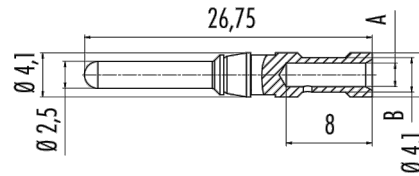

6

5

4

3

2

1

MATERIAL: CuZn, Silver plated

RoHS
COMPLIANT

ACCESSORIES:

CRIMP TOOL FOR CONTACTS:
P/N: PD-HEC-CT

POWER CONTACT EXTRACTION TOOL:
P/N: PD-HEC-PCET

D

D

C

C

B

B

A

A

REVISIONS	CHNG	CHK	APPR
REV	DATE	CHANGE	

P/N	AWG / mm²	A	B
PD-HEC-MPC-14	14 / 2.5	2.2	3.2
PD-HEC-MPC-16	16 / 1.5	1.8	3.0

TOLERANCE UNLESS OTHERWISE SPECIFIED	
X	± 1
X.X	± 0.4
X.XX	± 0.13
DRAWN BY	PB
DATE:	7/28/14
CHECK BY	
DATE:	
APPR BY	
DATE:	

Power Dynamics, Inc.
Phone: 973 560-0019 Whippany, New Jersey Fax: 973 560-0076

PART: HARSH ENVIRONMENT CONNECTOR
MALE POWER CONTACT

PD-HEC-MPC-XX

SIZE: A
SCALE: NTS

ALL DIMENSIONS FOR REFERENCE ONLY
DIMENSIONS ARE IN MILLIMETERS

SHEET 1 of 1
REV:

6

5

4

3

2

1